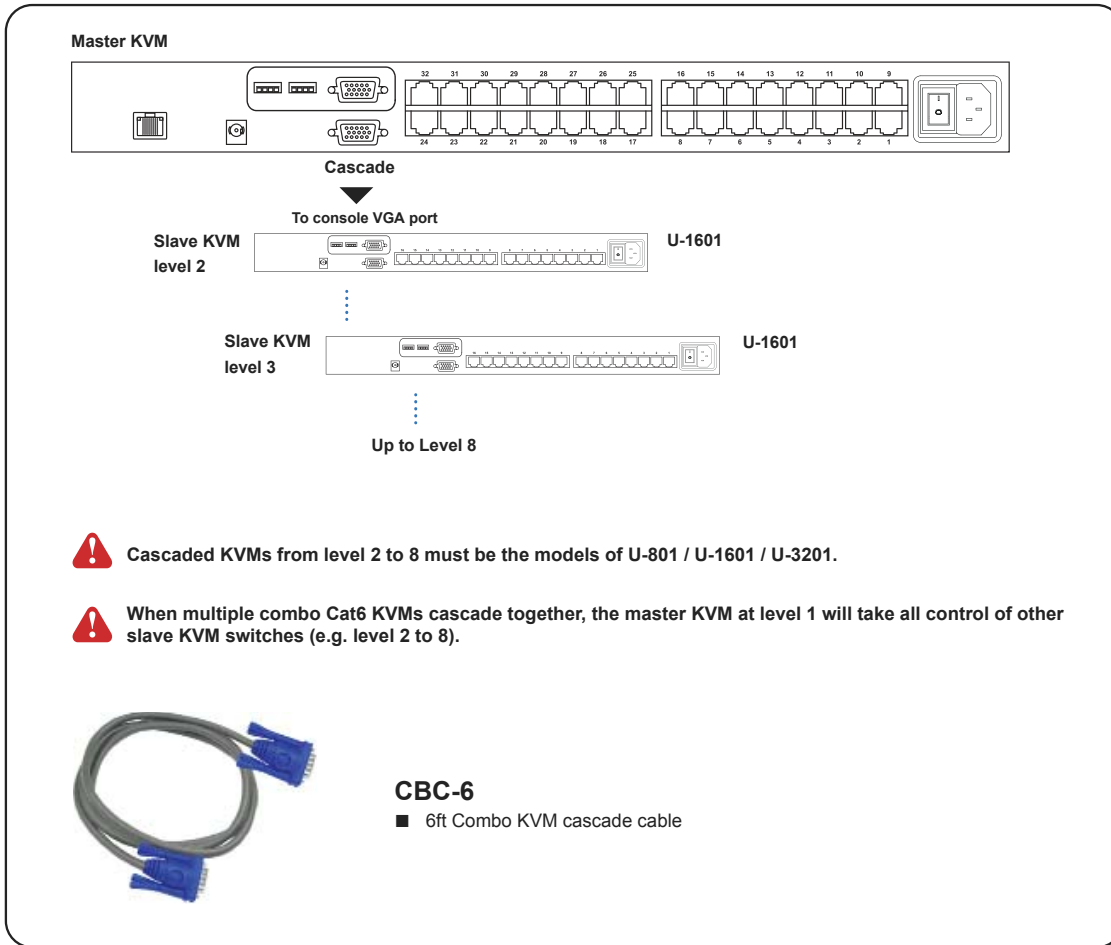

Cat5-08R / Cat5-16R / Cat5-32R

Cat5-08R

Cat5-16R

Cat5-32R

Cat5-08R

Cat5-16R

Cat5-32R

KVM Cascade

- Cascade up to 8 levels, 256 servers
- Cascading multiple KVM with CBC-6 cascade cable.

⚠️ For detailed product specifications and options, please download the user manual from the link below :
www.austin-hughes.com/support/usermanual/cyberview/UM-CV-UKVM.pdf