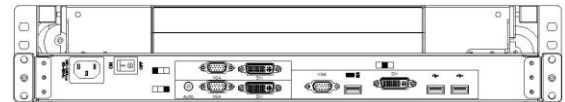

Part# RM-X17DAx3

Features

- 2U Triple 17.3 inch widescreen LCD Console Drawer
- Triple DVI & VGA Port
- 1920 x 1200 WUXGA Ultra high resolution
- Support FHD with 1080p resolution.
- Dual rail - LCD and keyboard slide independently
- Front 1xUSB, Rear 2xUSB 2.0 Type A, Sharing USB peripheral Device for computer (ex, flash disk, hard driver, KB/Mouse)
- 104-key keyboard with touch pad mouse.
- USB 2.0 Keyboard & Mouse
- Built in 2x 2 watts speakers

Option

- Composite Video input
- HDMI or Display Port input
- 3G / HD / SD –SDI Broadcast grade input
- 48V, 24V or 12V DC Power

Rear of RM-X17DAx3

Part No.		RM-X17DAx3
No. of ports		1
KVM Connectors		3 x DVI-D & 3x VGA / 1 x USB for KB & Mouse / 1x Audio
LCD	Size	Triple 17.3 inch FULL HD display
	Backlight	LED
	Resolution	1920*1080 (support resolution up to 1920*1200)
	Max.color	262K
	Luminance	300 cd/m2
	View Angel (H/V)	140 / 120
Contrast Ratio		650 : 1
Port Selection		N/A
USB HUB		Yes , Front x1 & Rear x 2 USB 2.0 Type A for USB Peripheral Device
Audio		1 x 3.5mm Audio jack
KB/Mouse Emulation		USB 2.0
Rack Depth (rack cabinet front rails to rear rails)		580mm to 950mm
Power		100-240V AC 50/60Hz via IEC Type power cord
Environment		Operation temp: 0 to 50°C Storage temp: -20 to 60°C Humidity: 10% - 90%, non-condensing Shock: 10G acceleration (11ms duration) Vibration: 17 to 500Hz 1G PTP
Physical Dimensions (W x H x D) / Net Weights (KGs)		482 x 88 x 580mm / 18.5 18.97" W X 2.6" H X 22.84" D @ 41lbs
Packing Dimensions (W x H x D) / Gross weights (KGs)		735 x 590 x 235mm / 22.0 29" W X 23.3" H X 9.25" D @ 49lbs
Accessory		
KVMD-1701W-T3	1.8meter IEC Type Power Cord x1 , 1.8meter DVI Cable x3 , 1.8meter VGA Cable x3 , 1.8meter USB Cable x1 ,1.8meter Audio Cable x1	